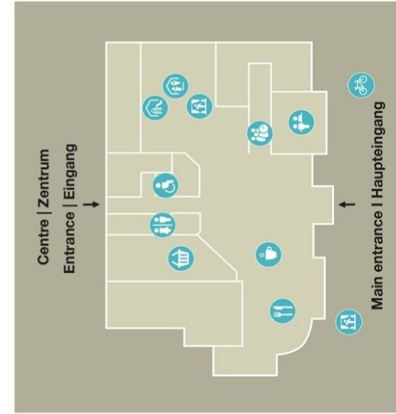

Landal Bad Bentheim

Bijzondere bestemming net over de grens

- Villa's in landhuisstijl
- Rustige oase middenin het bos
- Relaxen in omliggende thermaalbaden

Adres & route

Bad Bentheim
 Gut Langen 3
 48455 Bad Bentheim
 Duitsland

Satellietfoto

Ferienresort Bad Bentheim

Services

- Waste point | Müllcontainer
- EV charging station | Ladestation E-Fahrzeuge

Necessities

- AED
- Information point | Infotafel
- Parking area | Parkplatz

Leisure & entertainment

- Swimming pool | Schwimmbad
- Miniature golf | Minigolf
- Playground | Spielplatz
- Sports field | Sportplatz

Bungalows

- BB4
- BB4 Comfort
- BBL4
- BBL4 Comfort
- BBK4
- BBK4 Comfort
- BB5
- BB5 Comfort
- BBL5
- BBL5 Comfort
- BB6
- BB6 Comfort
- BBL6A
- BBL6A Comfort
- BBL6B
- BBL6B Comfort
- BBK6
- BBK6 Comfort
- BB6M
- BB6M Comfort
- BB7
- BB7 Comfort
- BBL7
- BBL7 Comfort
- BB8
- BB8 Comfort
- BB8 Comfort Mindervalide
- BBK8
- BBK8 Comfort
- BB9
- BB9 Comfort
- BBL9
- BBL9 Comfort
- BB10
- BB10 Comfort
- BBL10
- BBL10 Comfort
- Family Manor 12
- FV12L
- FV12L Comfort
- FV14L
- FV14L Comfort
- Koosvilla 4+2 Comfort
- Hondenbungalow 6 Comfort

Haus Langen

Bad Bentheim

Centre | Zentrum

- Service point | Reception
- Supermarket
- Wheelchair accessible toilet | Barrierefreie Toiletten
- Toilet unit | Öffentliche Toiletten
- Bike hire | Fahrradvermietung
- Bowling
- Kids Club
- Indoor play area | Innenspielfeld
- Stage | Podium
- Restaurant
- Café